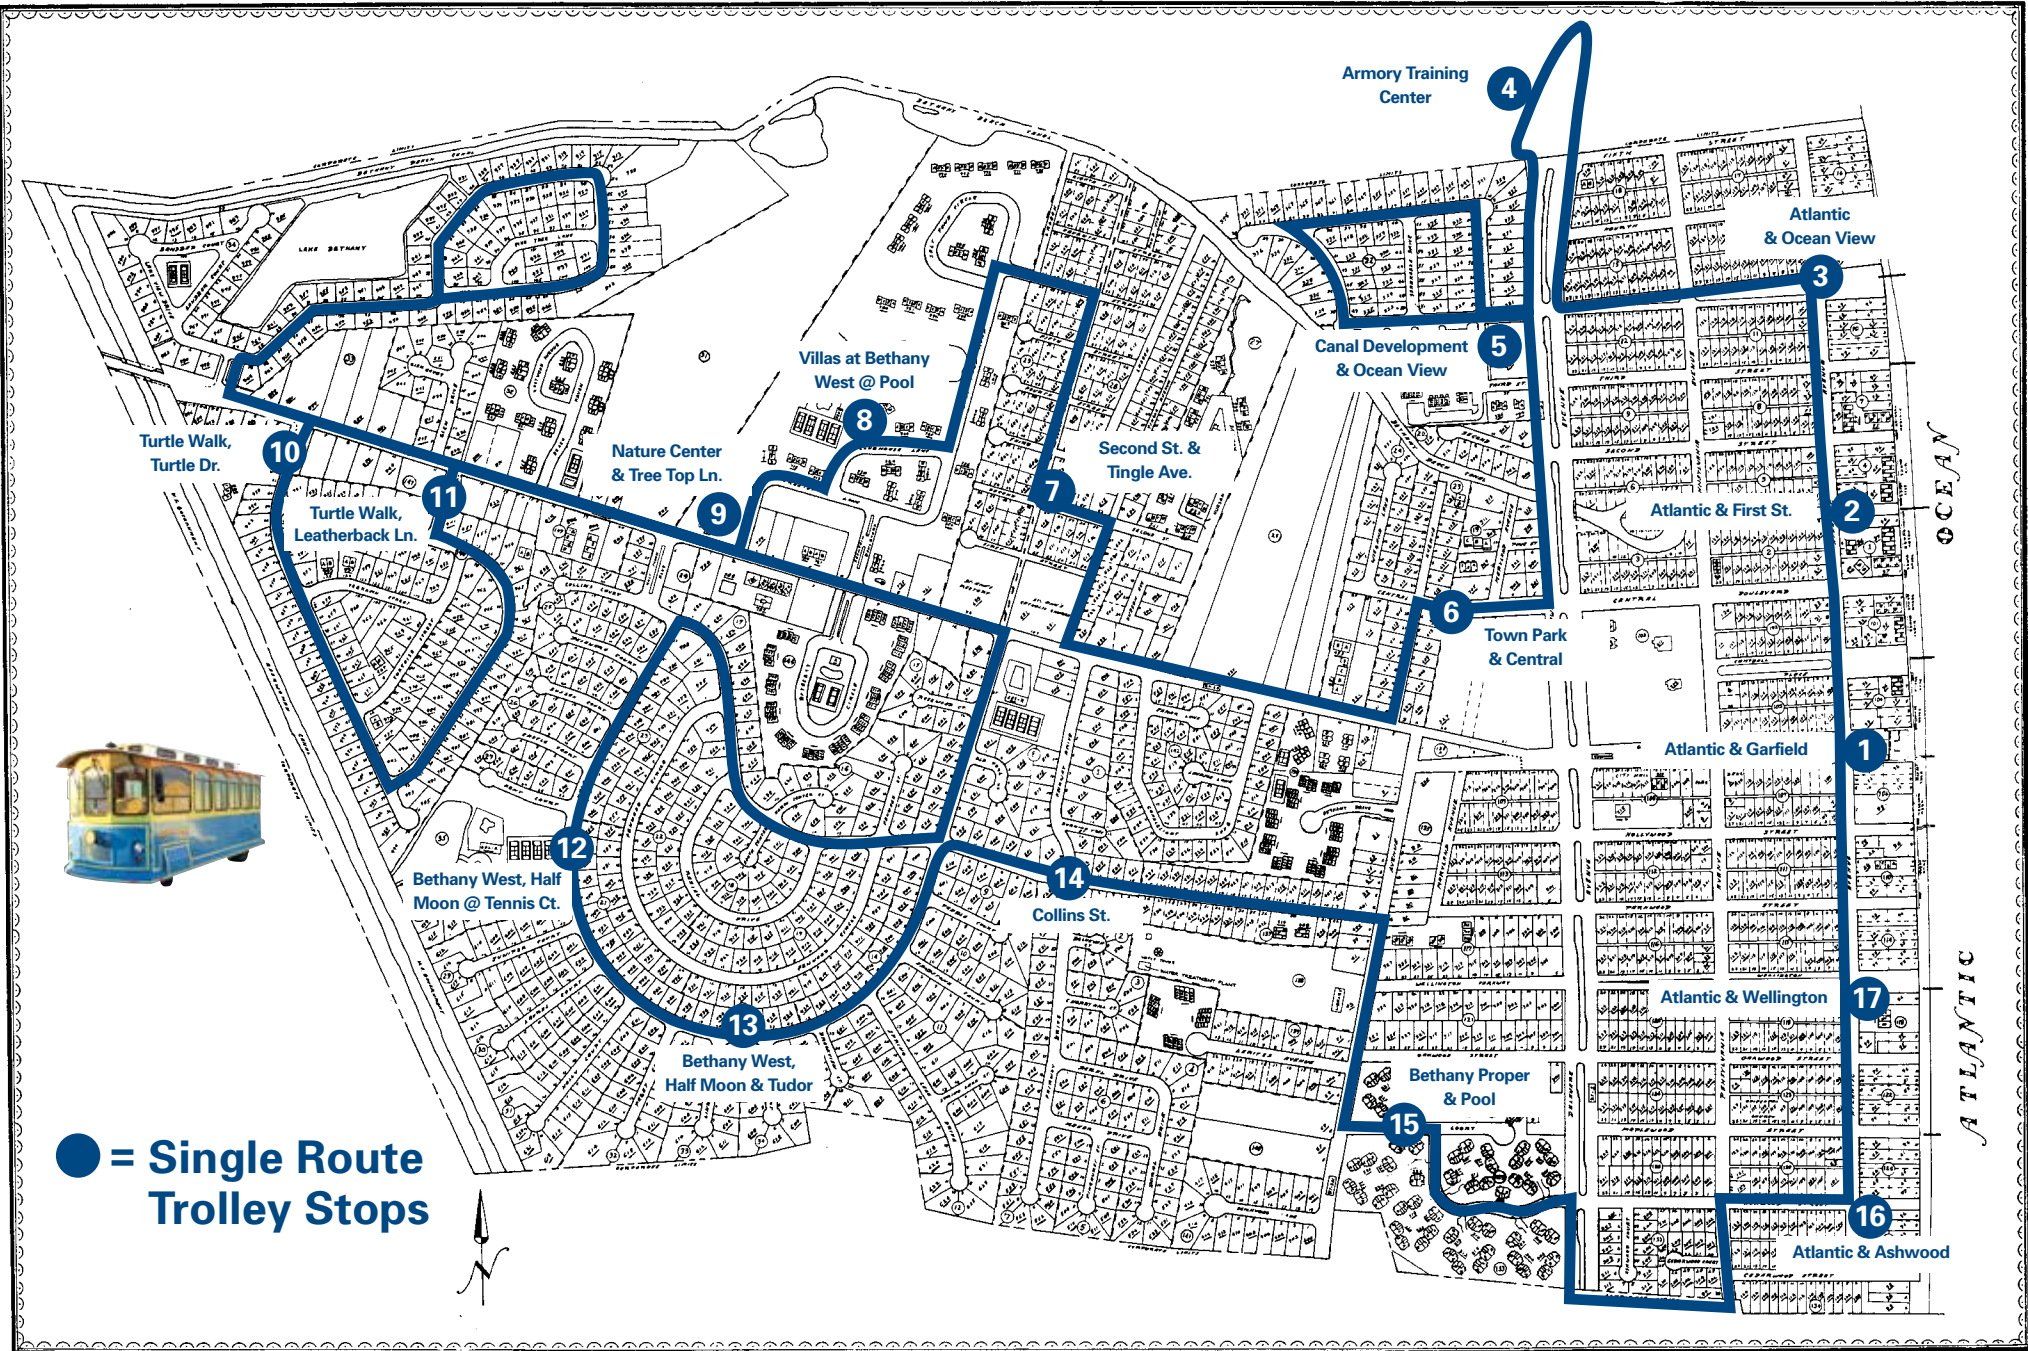

BETHANY BEACH TROLLEY ROUTE

● = Single Route Trolley Stops