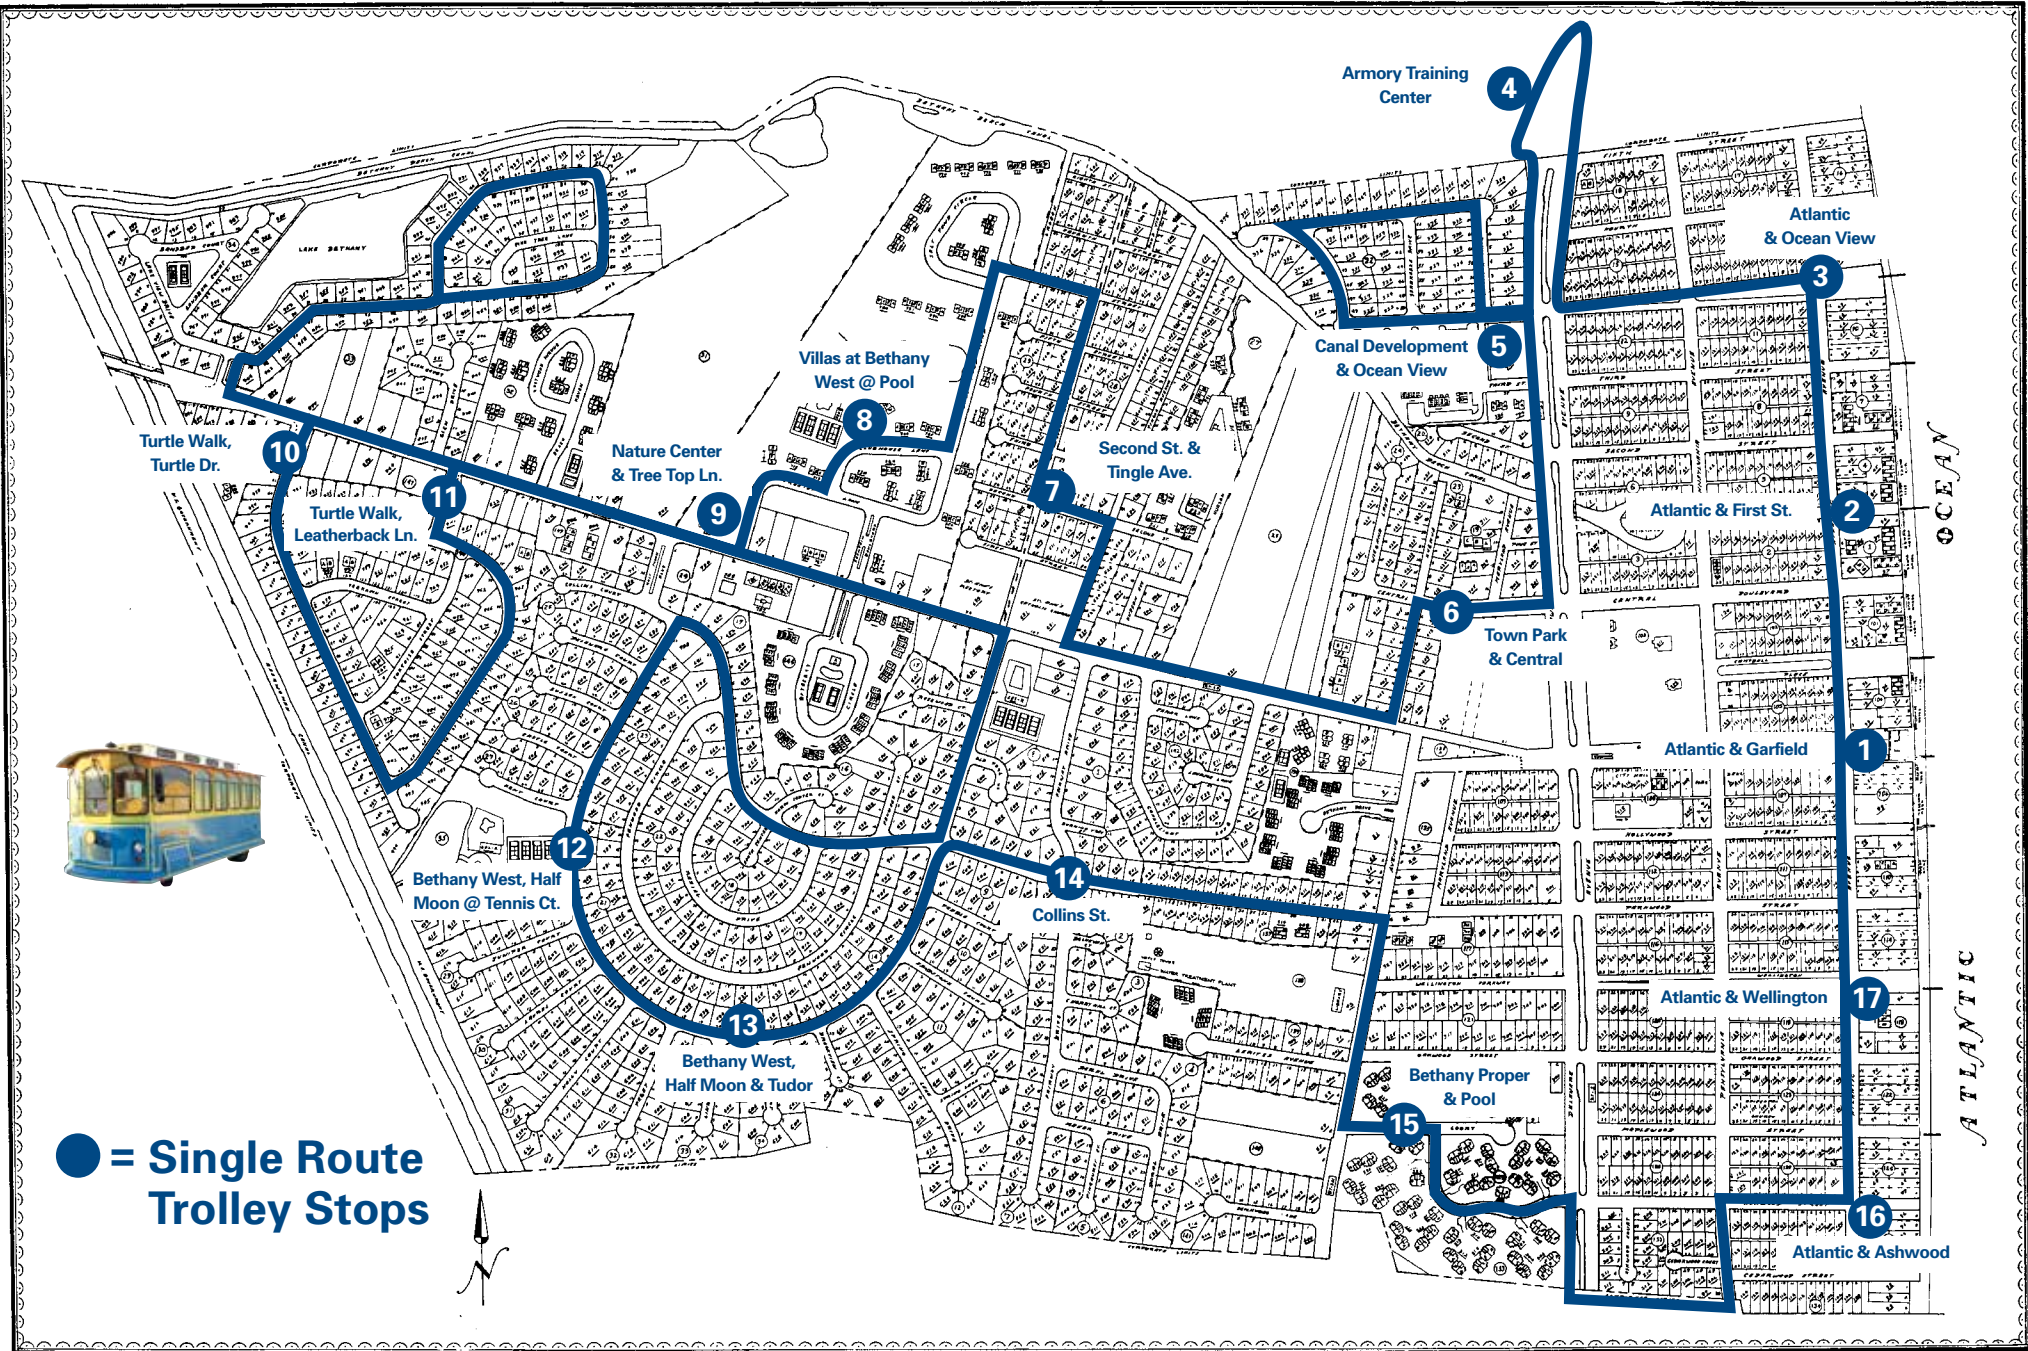

BETHANY BEACH TROLLEY ROUTE

● = Single Route Trolley Stops

ATLANTIC OCEAN